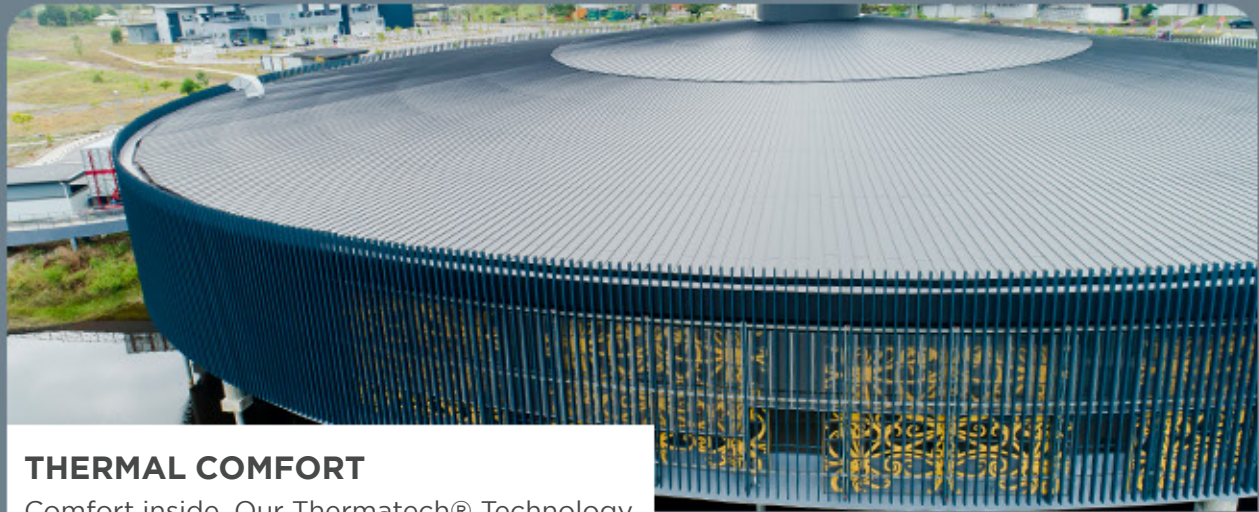

matt
about you

Located near the Equator, the climate of Indonesia is almost entirely tropical. This makes most of the days in Indonesia hot and sunny.

COLORBOND® Matt is undoubtedly the new black in architectural design. Subtle and yet versatile, Matt finish can elevate any design almost instantly and effortlessly.

GLOSSY FINISH

MATT FINISH

THERMAL COMFORT

Comfort inside. Our Thermatech® Technology incorporated with **COLORBOND®** Matt paint system effectively reflect the most heat to lower peak roof temperature up to 6°C* compared to conventional paint with the same colour.