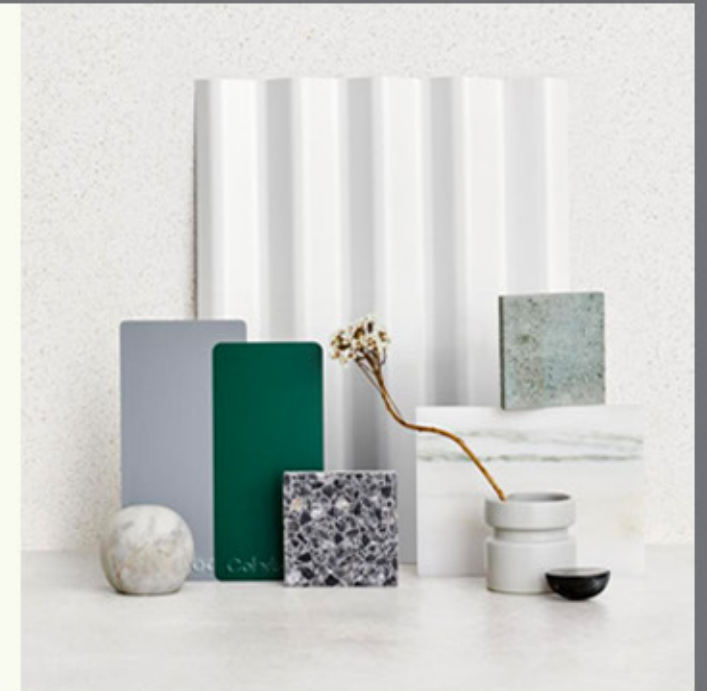

Confident and Dramatic

Inspired by the deep dark tone of volcanic rock from Australian southern coastline, Monument® is a deep and empowering charcoal grey with dramatic colour and Matt finish that pairs well with rich timbers, crisp whites, and silvered greys. Resulting in heightened sense of drama in contemporary designs and colour palettes when used in roofing, walling, gutters and fascias.

Understated, Organic Elegance

With a soft texture and comforting feelings of natural sand, Dune® is a Matt finish colour that enhances natural building materials such as textured brick, mid-tone timbers, and limestone. It elevates rural and coastal designs when used as roofing, walling or rainwater goods and expresses organic elegance that creates sophisticated schemes.

Clean, Crisp and Timeless

Inspired by the chalky sands, glistening ghost gum bark, and pristine alpine snow, Winter colour from **COLORBOND**® Matt brings a fresh direction to the colour palette. Endlessly compatible with tonal scheme or contrast to darker colours, paired well with contemporary design to traditional style buildings. Winter can be easily used as a highlight in gutters, fascias, garage doors or in roofing and walling.

Versatile and Stylish

COLORBOND® Matt Iron represents the solid rock horizons, the shades of cool light ash resulting in relaxed grey with a calming mid-tone. Find your limitless design possibility with Iron. Suitable for both rural and urban settings. Use the colour for your roofing and walling to obtain ultra-modern styles building, or use it to balance your natural themes.